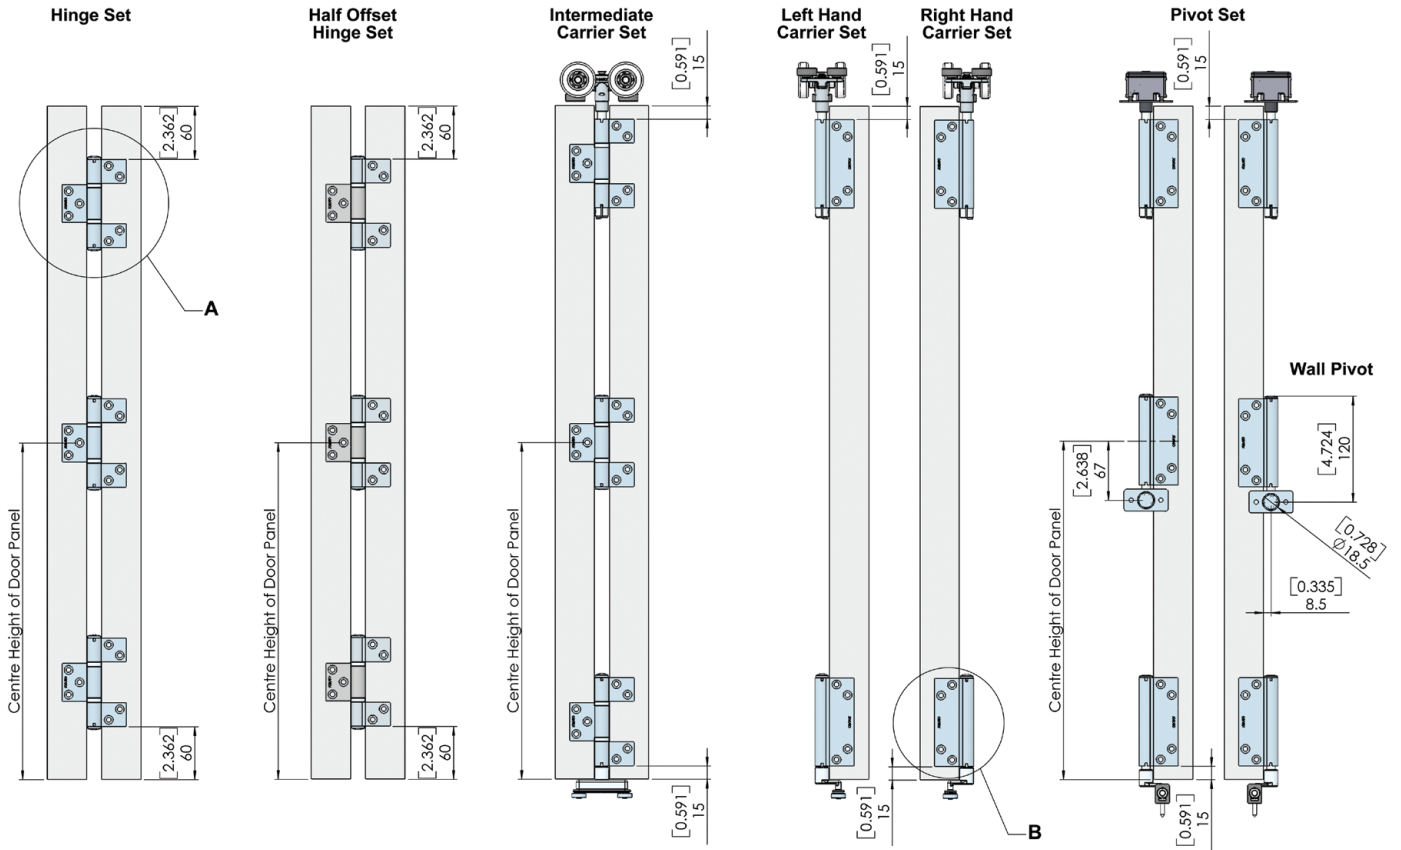

E3 HINGE LOCATIONS

Centor Europe
+44 (0)121 701 2500
mail@centor.eu
www.centor.eu

Centor North America
toll free 866-255-0008
mail@centorarchitectural.com
www.centorarchitectural.com

Centor Asia Pacific
1300 CENTOR
mail@centor.com.au
www.centor.com.au