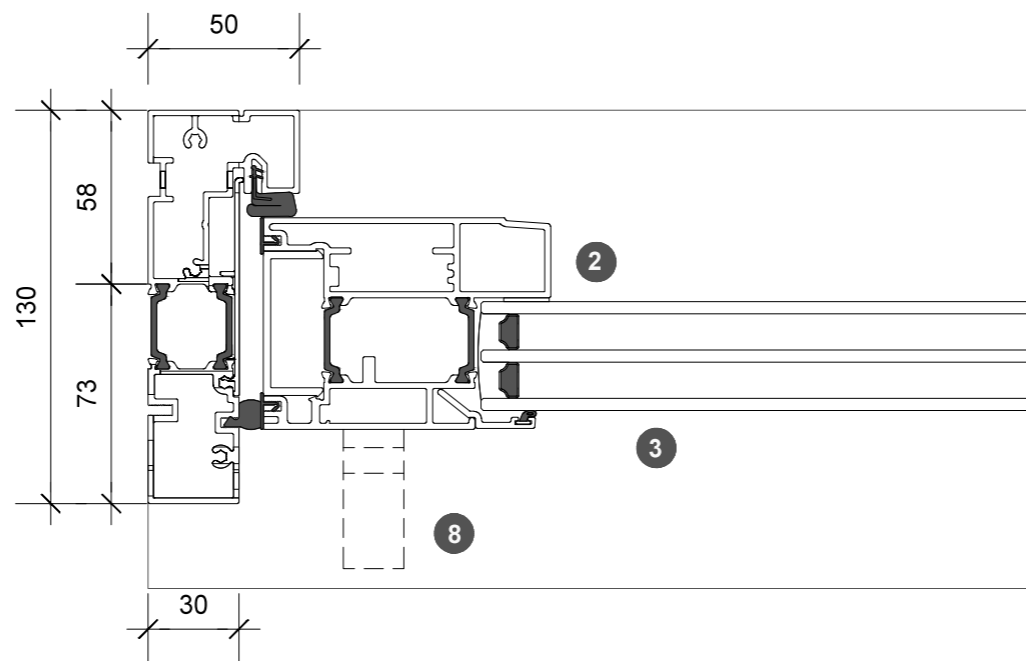

3. head detail

4. sill detail

1. jamb detail

2. jamb detail

elevation key

plan key

- 1 screen/shade box
- 2 door panel stile
- 3 glazing
- 4 top rail
- 5 bottom rail
- 6 screen stile
- 7 screen/blind
- 8 lever handle
- 9 pivot

legend